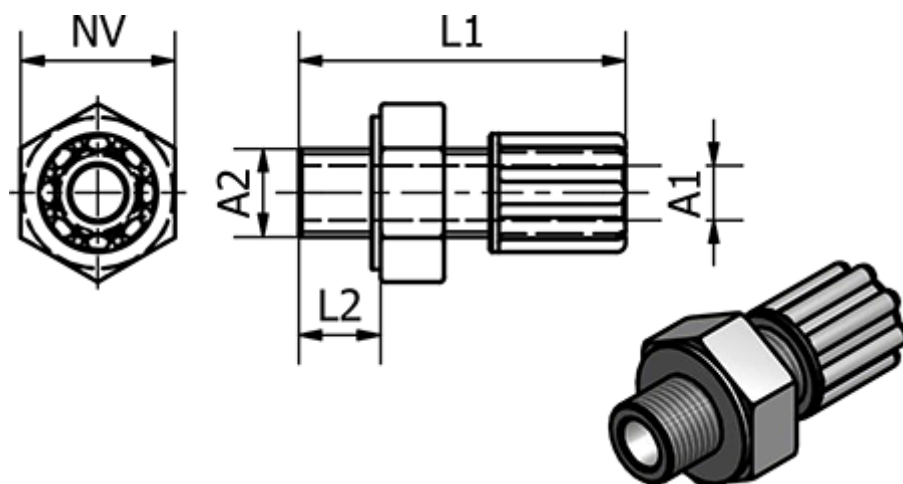

Data Sheet

Article number: 58612014

Description: Push-on 120.14, Ø9/12 - G 1/4"
Straight

Measures

Ext. Hose Diameter A1	= 9/12
L1	= 46
L2	= 12
NV	= 22
Thread A2	= G 1/4"